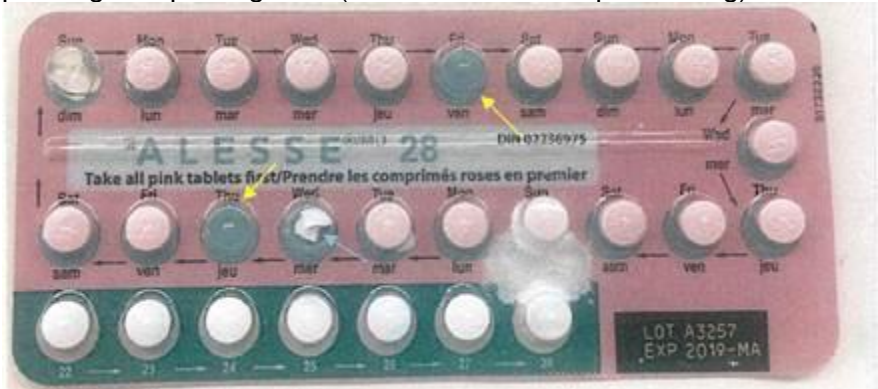

Package of Alesse 28 with two yellow arrows pointing to missing pills, and one blue arrow pointing to a pill fragment (with the rest of the pill missing)

Package of Alesse 28 with yellow arrow pointing to the slot where there are two pills (one white and one pink)