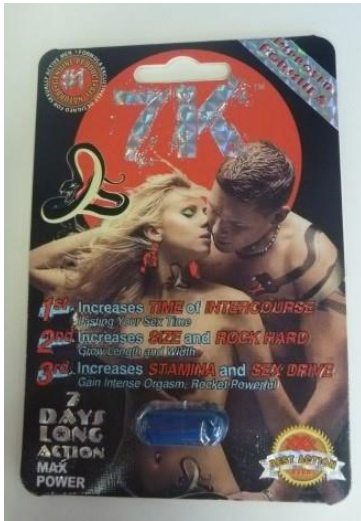

### Images

7 K – front label

Black Panther Gold 30K – front label

Black Stallion Platinum 30K – front label

**Crazy Rhino Premium 50K – front label**

**Rhino 8 Extreme 50K – front label**

**Master Zone 1500 – front label**