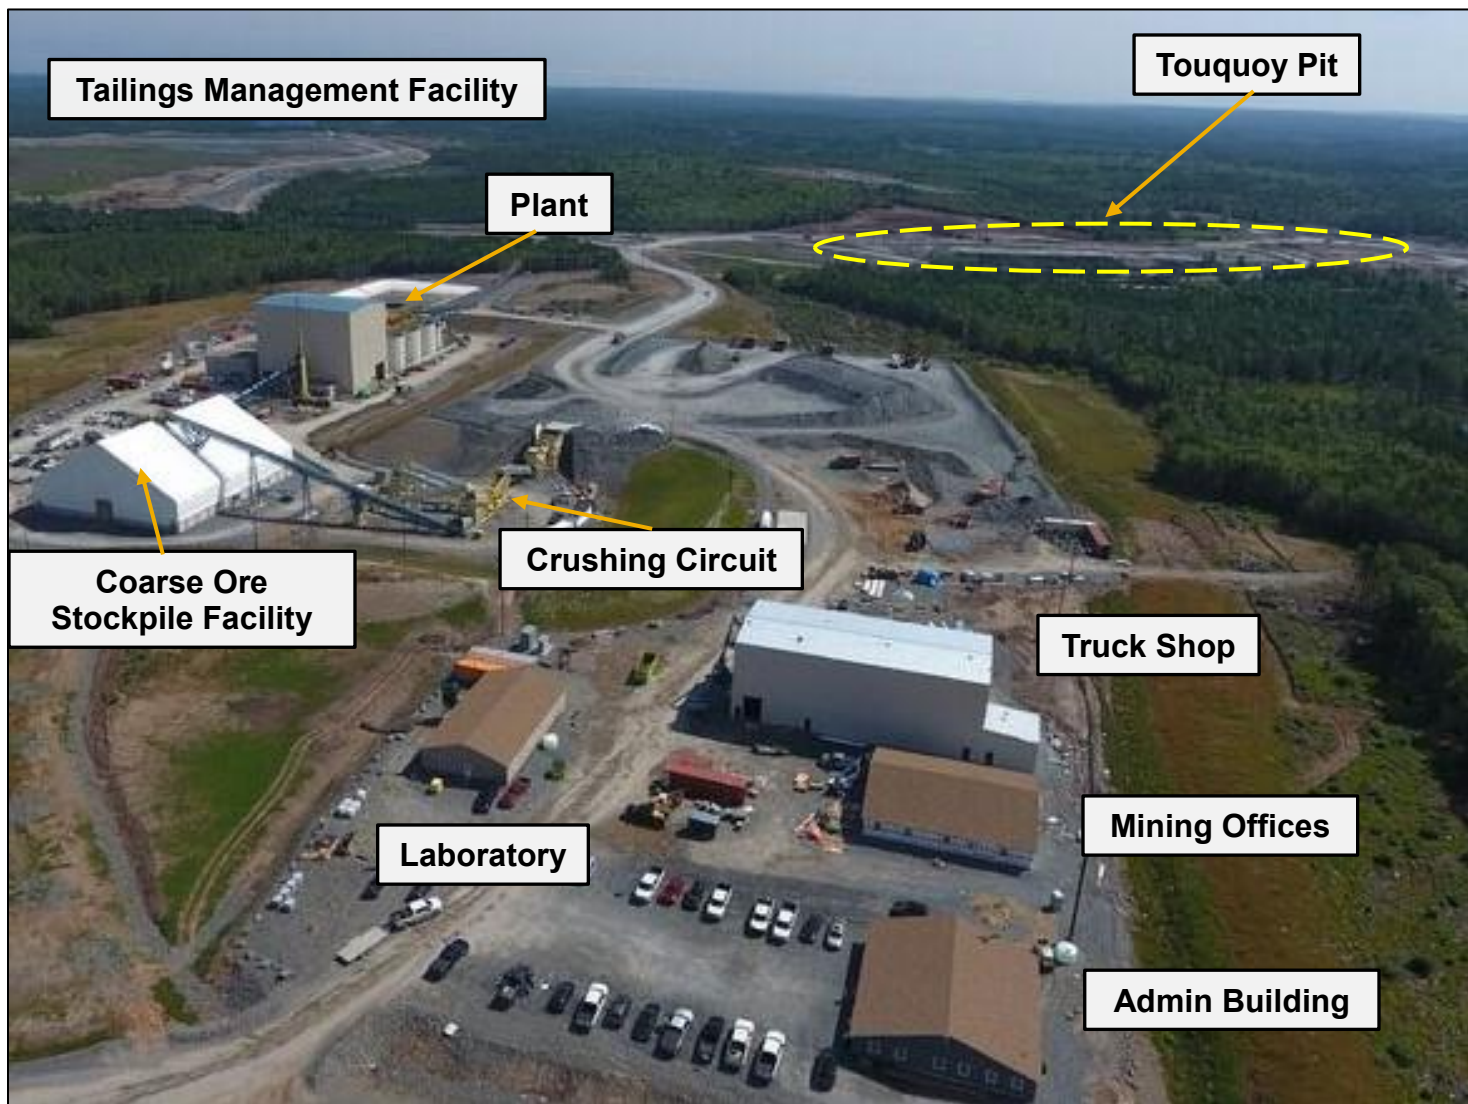

MRC Gold Mine Commissioning Update Photos

MRC Gold Mine Aerial Overview:

Crushing Circuit and Coarse Ore Stockpile Facility:

Detox Area:

CIL & Detox Tank Modules:

Ball Mill Feed Conveyor:

Coarse Ore Stockpiles:

Exposed Ore in the Touquoy Pit:

Aerial Photos of the Tailings Management Facility and Decant Tower: