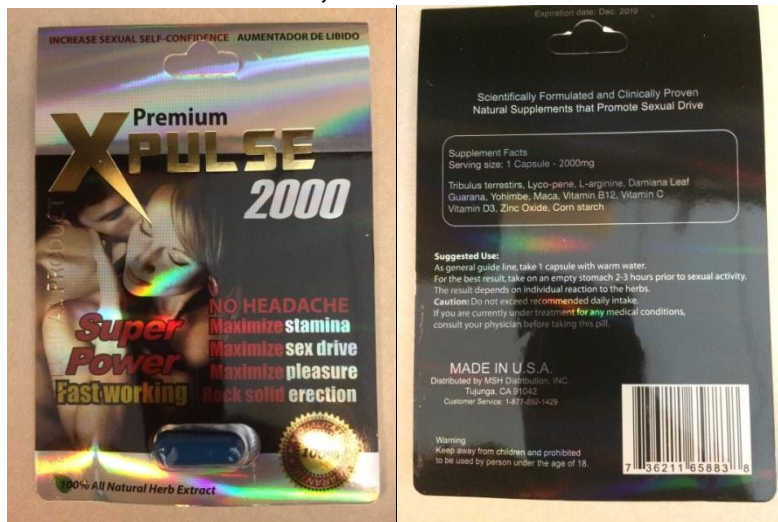

Passion Classic, front and back

Hard Rock 3800, front and back label

Premium Pro Power 3500, front and back label

Premium X Pulse 2000, front and back label

Blue Diamond, front and back label

ResErection!, front and back label