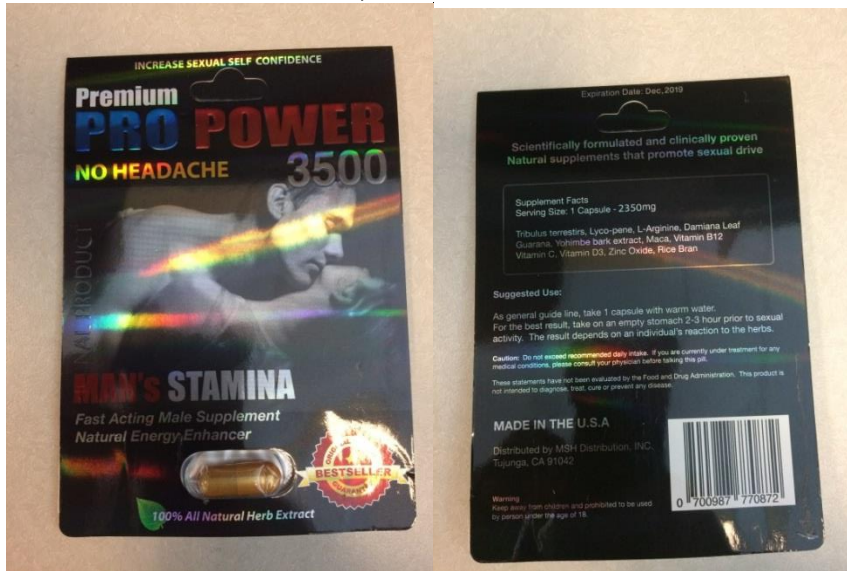

Passion Classic, front and back

Hard Rock 3800, front and back label

Premium Pro Power 3500, front and back label

Premium X Pulse 2000, front and back label

Blue Diamond, front and back label

ResErection!, front and back label