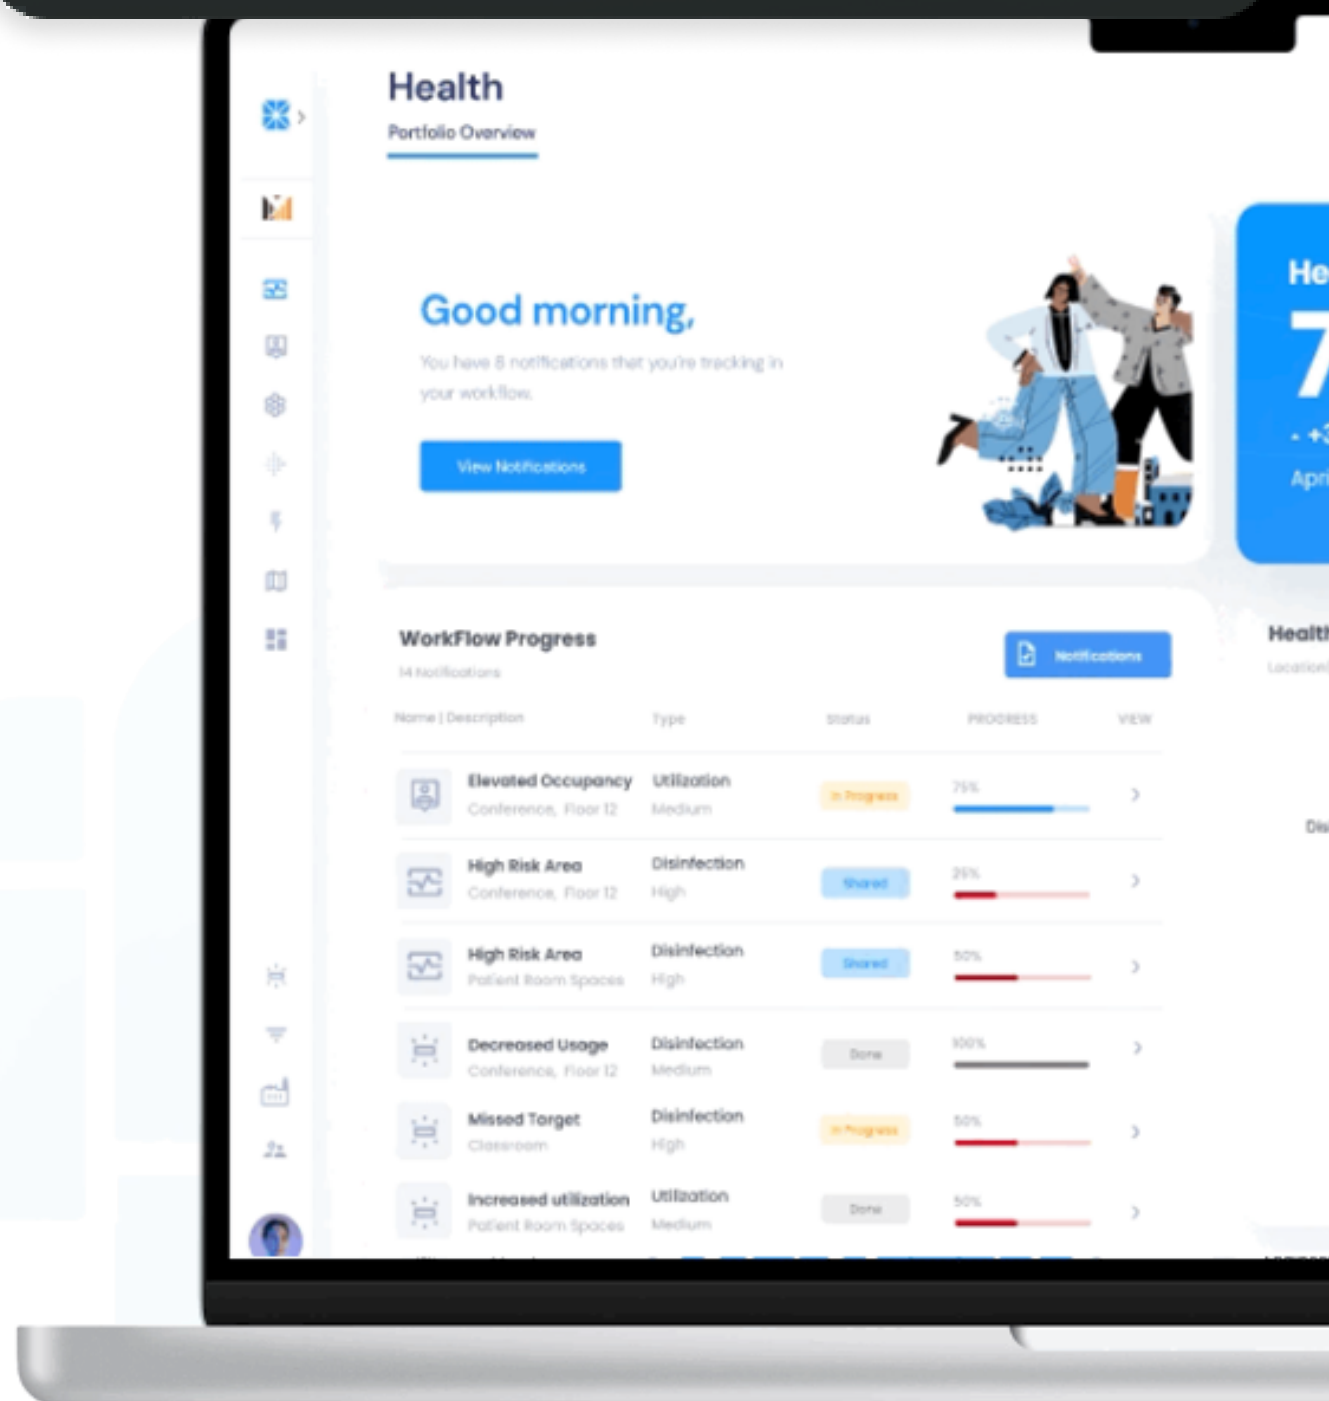

R-Zero Building Intelligence Platform

Understand everything that happens inside your buildings — from occupancy to environmental health — and optimize space utilization, increase workforce productivity, reduce energy consumption, and improve health outcomes

Create spaces where productivity thrives

Put the power of real-time & daily data in your occupants' hands

Analyze & optimize space utilization

Dynamic real estate planning to right-size portfolio and space types to worker demand

Optimize daily cleaning services

Use daily occupancy data to drive decisions around better cleaning practices and disinfection

Improve indoor health and clean air delivery

Measure air quality and communicate health standards to staff. Use UV disinfection to reduce chemical cleaning and increase clean air delivery

Reduce energy and emissions footprint

Support your sustainability goals with measured energy and carbon reduction without retrofits. Set and hit targets with smart control of HVAC and lighting based on occupancy or indoor air quality

SLACK now

@Katy: the desk you tried to reserve earlier just became available. Click here to claim.