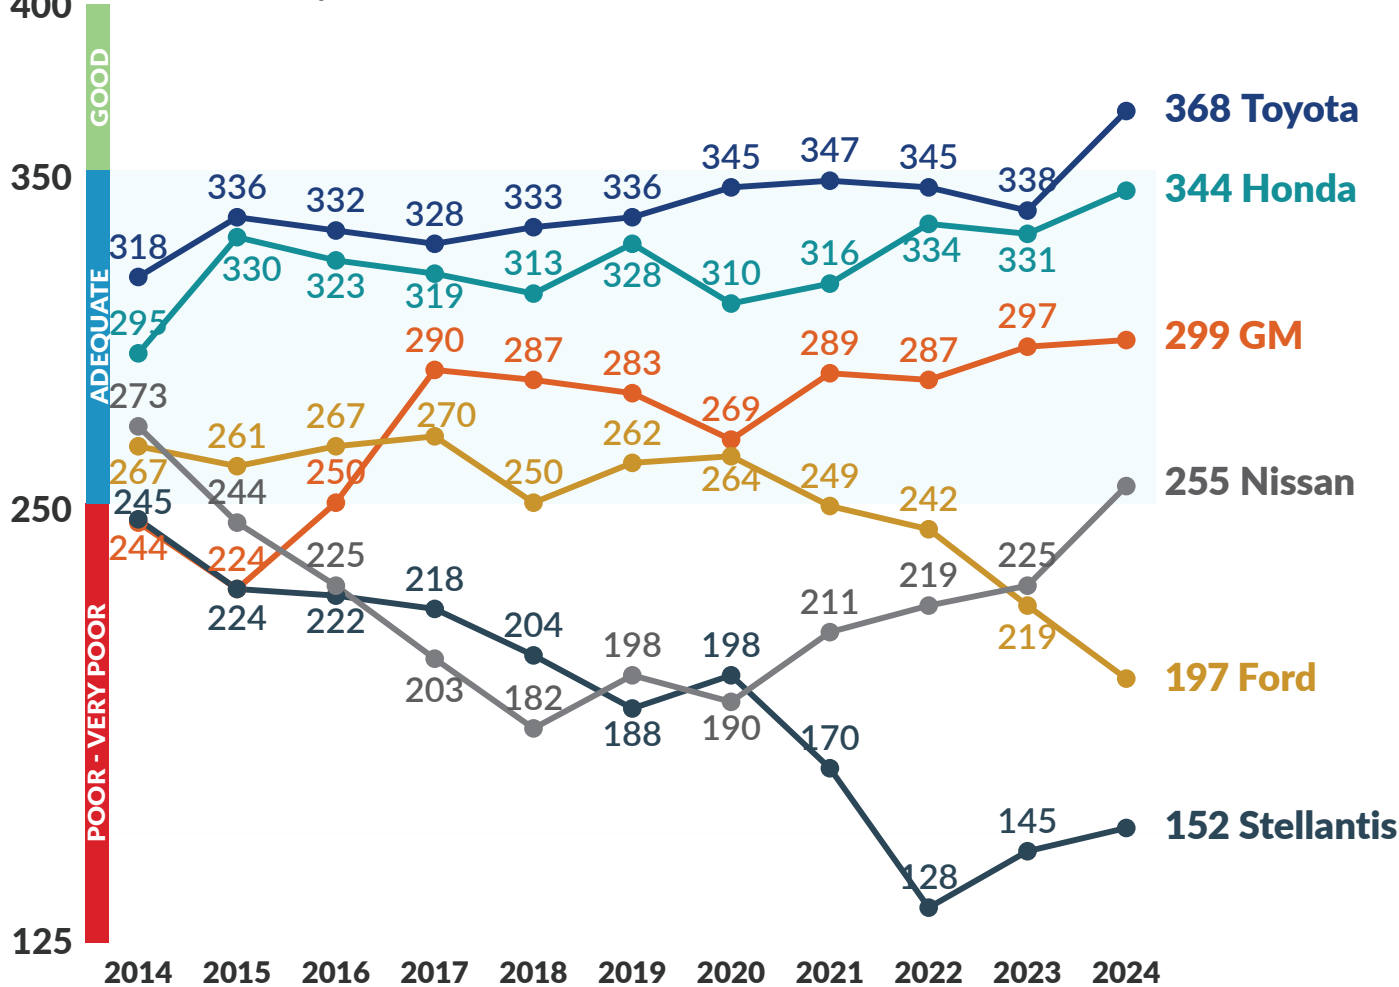

# Working Relations Index®

Annual Study 2014 - 2024

	Year-Over-Year		
	2023	2024	Change
Toyota	338	368	30
Honda	331	344	13
GM	297	299	2
Nissan	225	255	30
Ford	219	197	-22
Stellantis	145	152	7

	10-Year Performance		
	2014	2024	Change
Toyota	318	368	50
Honda	295	344	49
GM	244	299	55
Nissan	273	255	-18
Ford	267	197	-70
Stellantis	245	152	-93