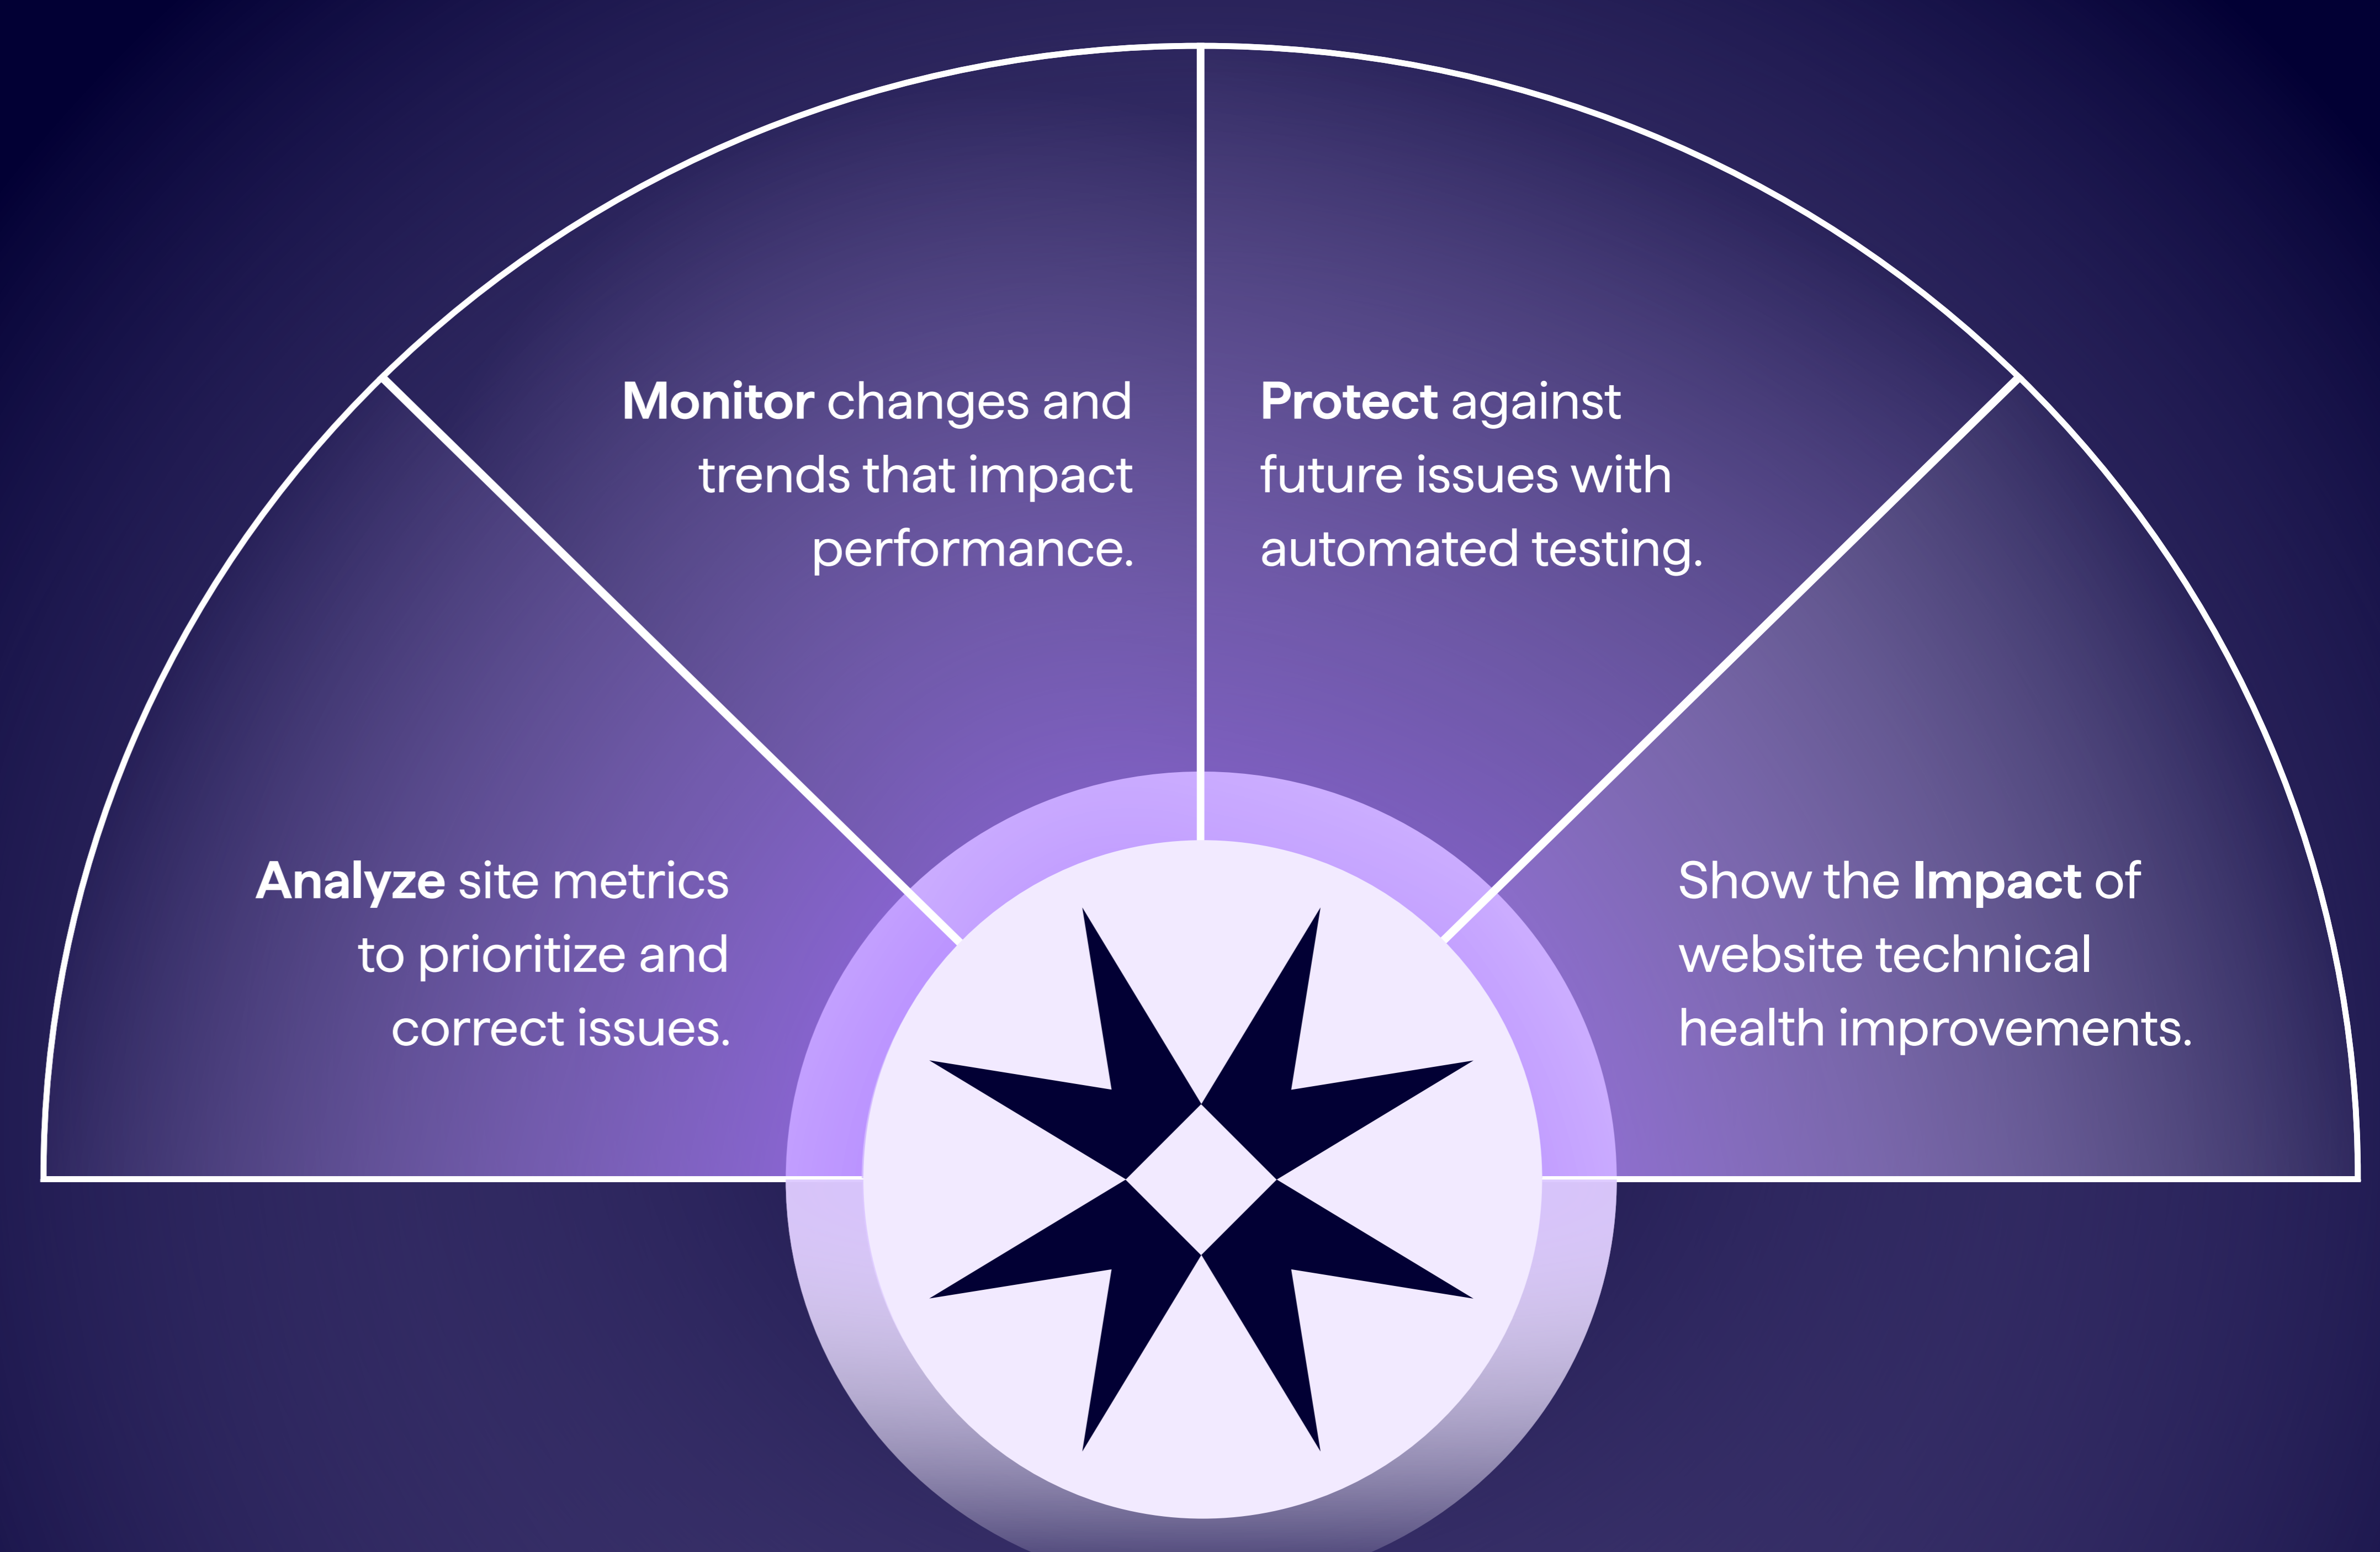

The Lumar Platform

Enable proactive, connected workflows to identify, track and fix issues across your domains, and ease your development process.

Lumar gives you total control over your crawl strategies, eliminates data overload, simplifies monitoring and reporting, and automates QA testing.

The results? Better prioritization, faster time to fix, less time wasted on preventable issues, and reduced costs.

Streamline your website technical health workflows with Lumar.