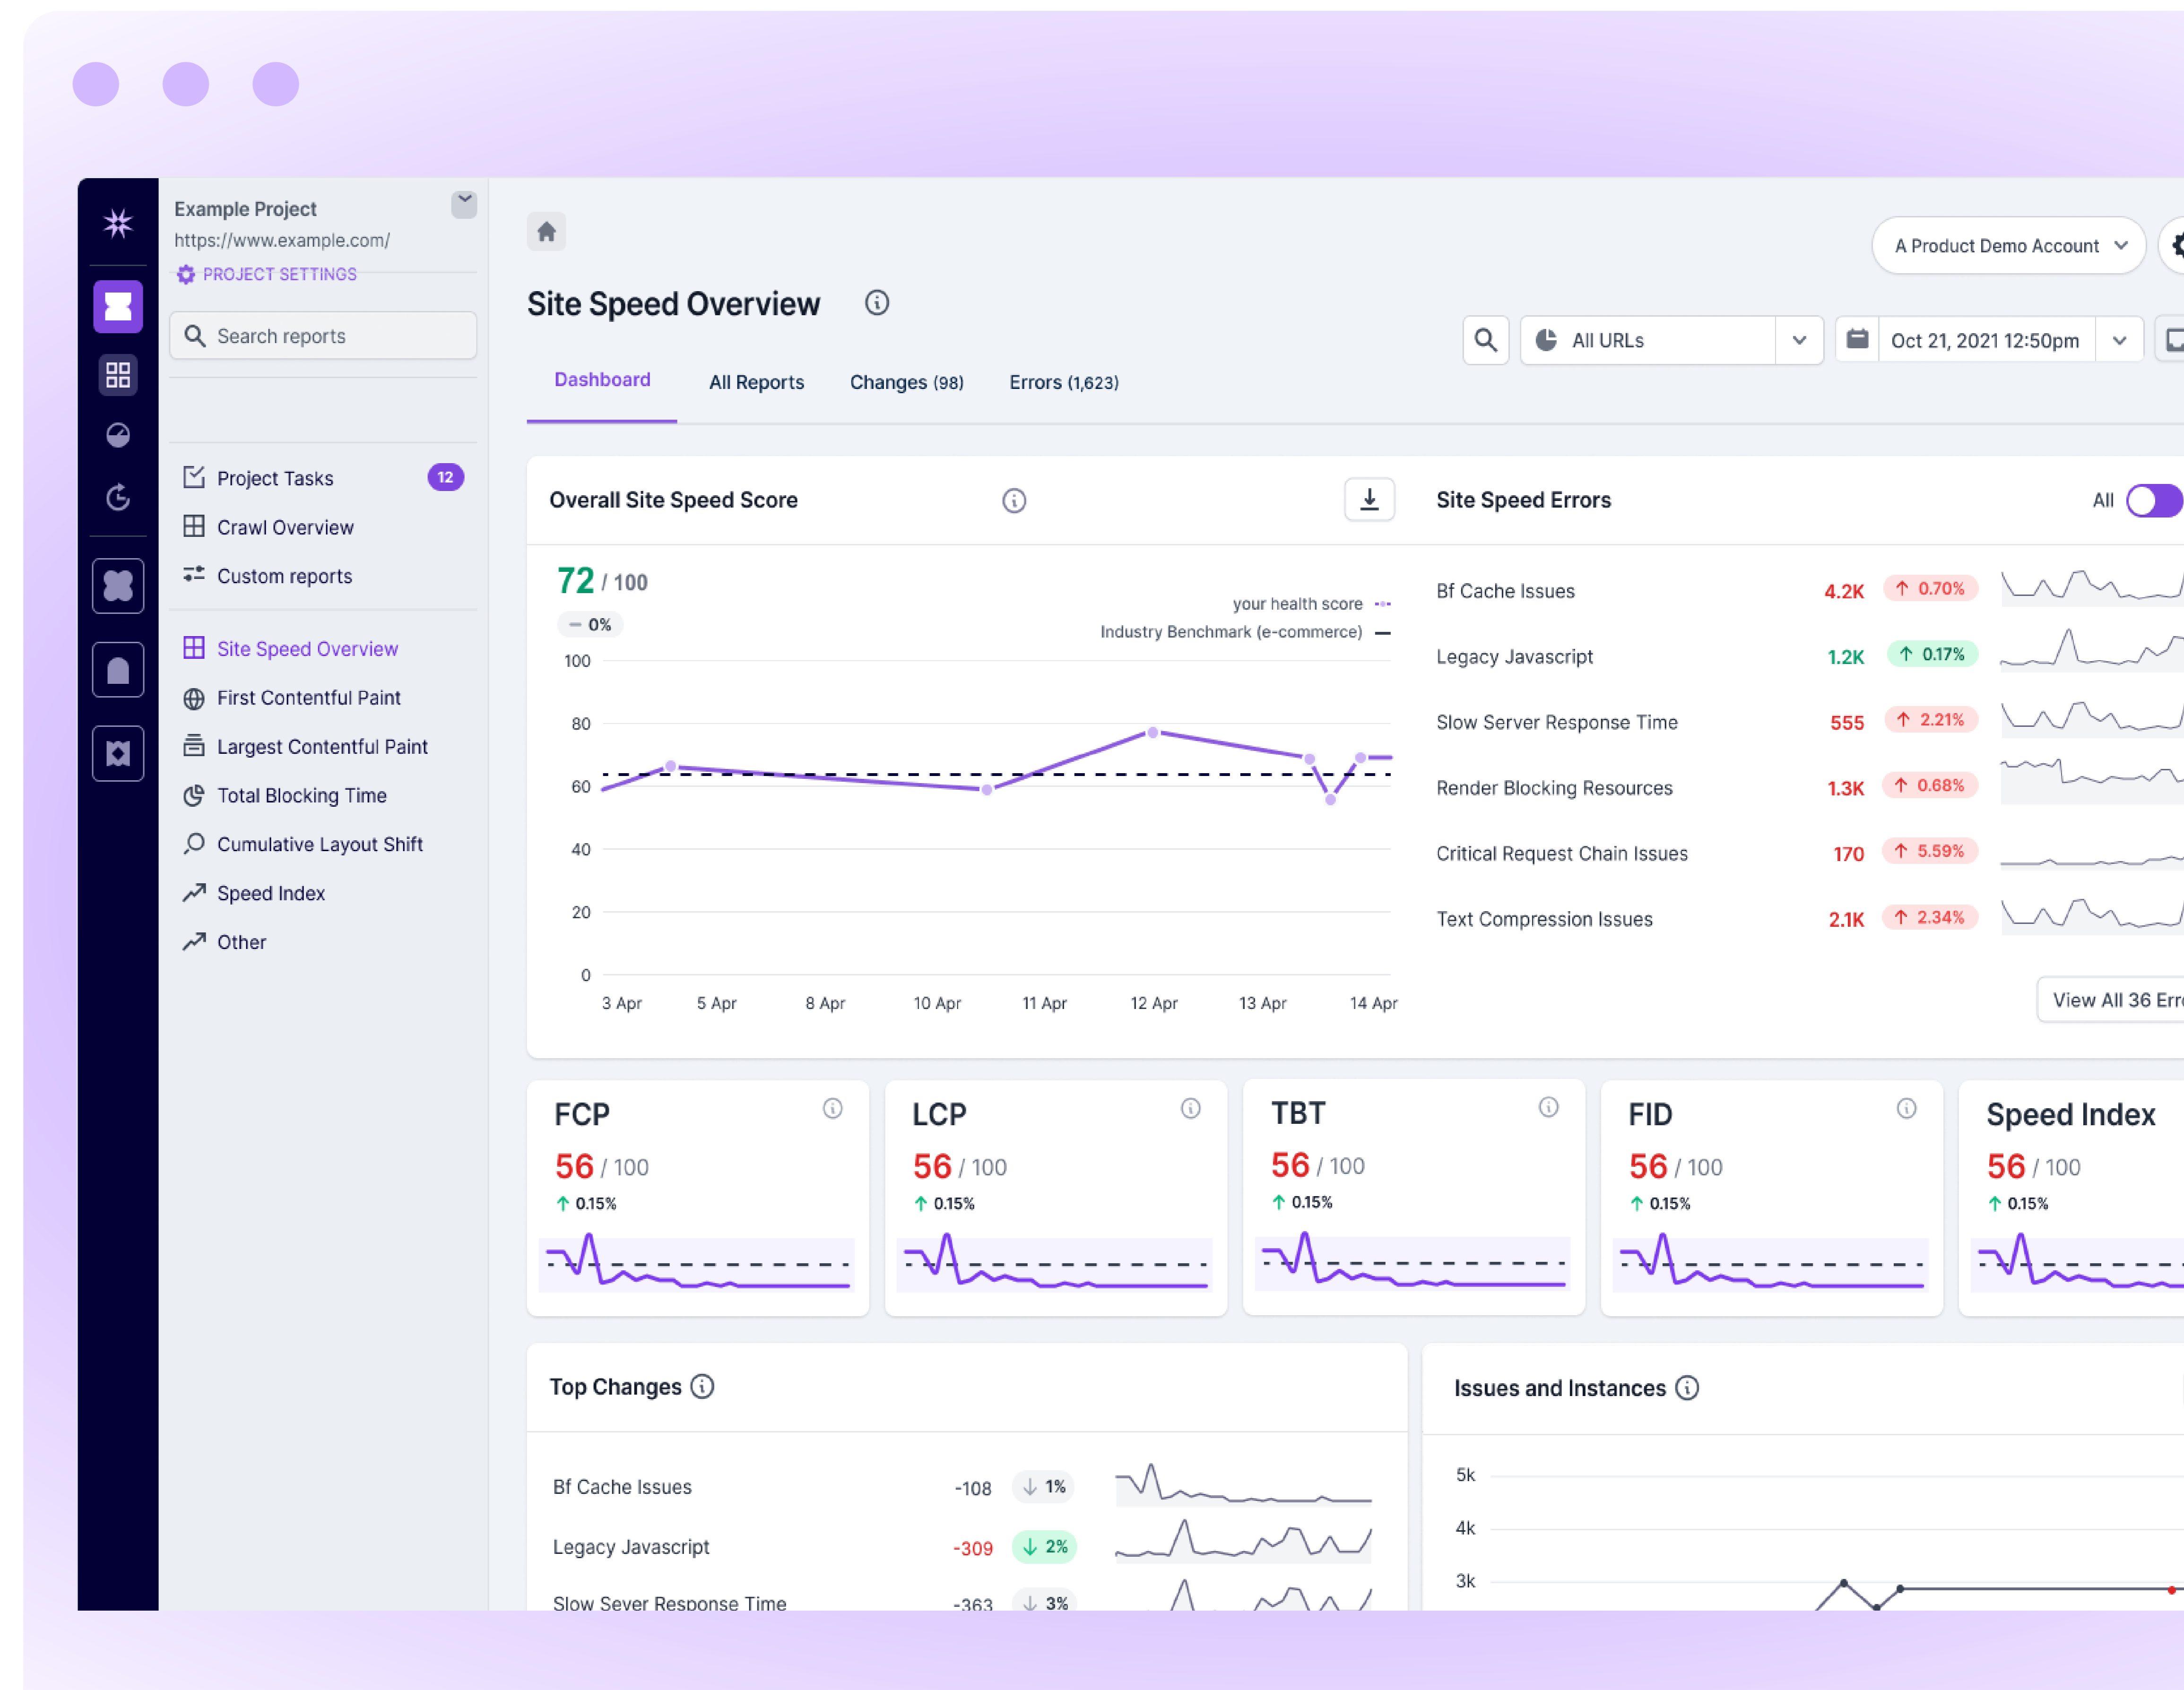

# Lumar Site Speed Metrics

Improve website performance and reduce costs, with truly actionable insights to identify and prioritize site speed issues at scale.

The speed of your site has a significant impact on its success. With Google confirming page experience as a ranking factor, and slower pages causing visitors to switch to competitors, it directly impacts conversion and bounce rates, and ultimately revenue.

Add to this that slow sites likely have higher content and resource storage costs, and it's clear that the speed of your site can seriously impact your bottom line.

Lumar gives you not only the analysis of what needs fixing, but critically the details you need to understand the issues and take action, while improving collaboration across web development teams. All of which helps drive a high-performing, revenue-driving site that delivers a great experience.

## Get fast, at scale insights

Lumar's ultra-fast, scalable and flexible crawler allows you to identify site speed issues across your entire site, fast.

## Get truly actionable data

High-level overviews with the ability to drill down into granular details, plus clear explanations of how to resolve issues.