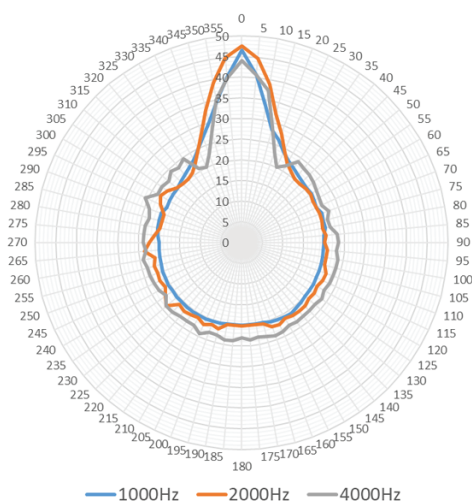

800g

22*50mm Spring Buckle

White

MP3 & WAVE - USB FAT/FAT32

Built-in

Output - 24V DC/3A

3.5mm to RCA Audio Cable

Polar Pattern