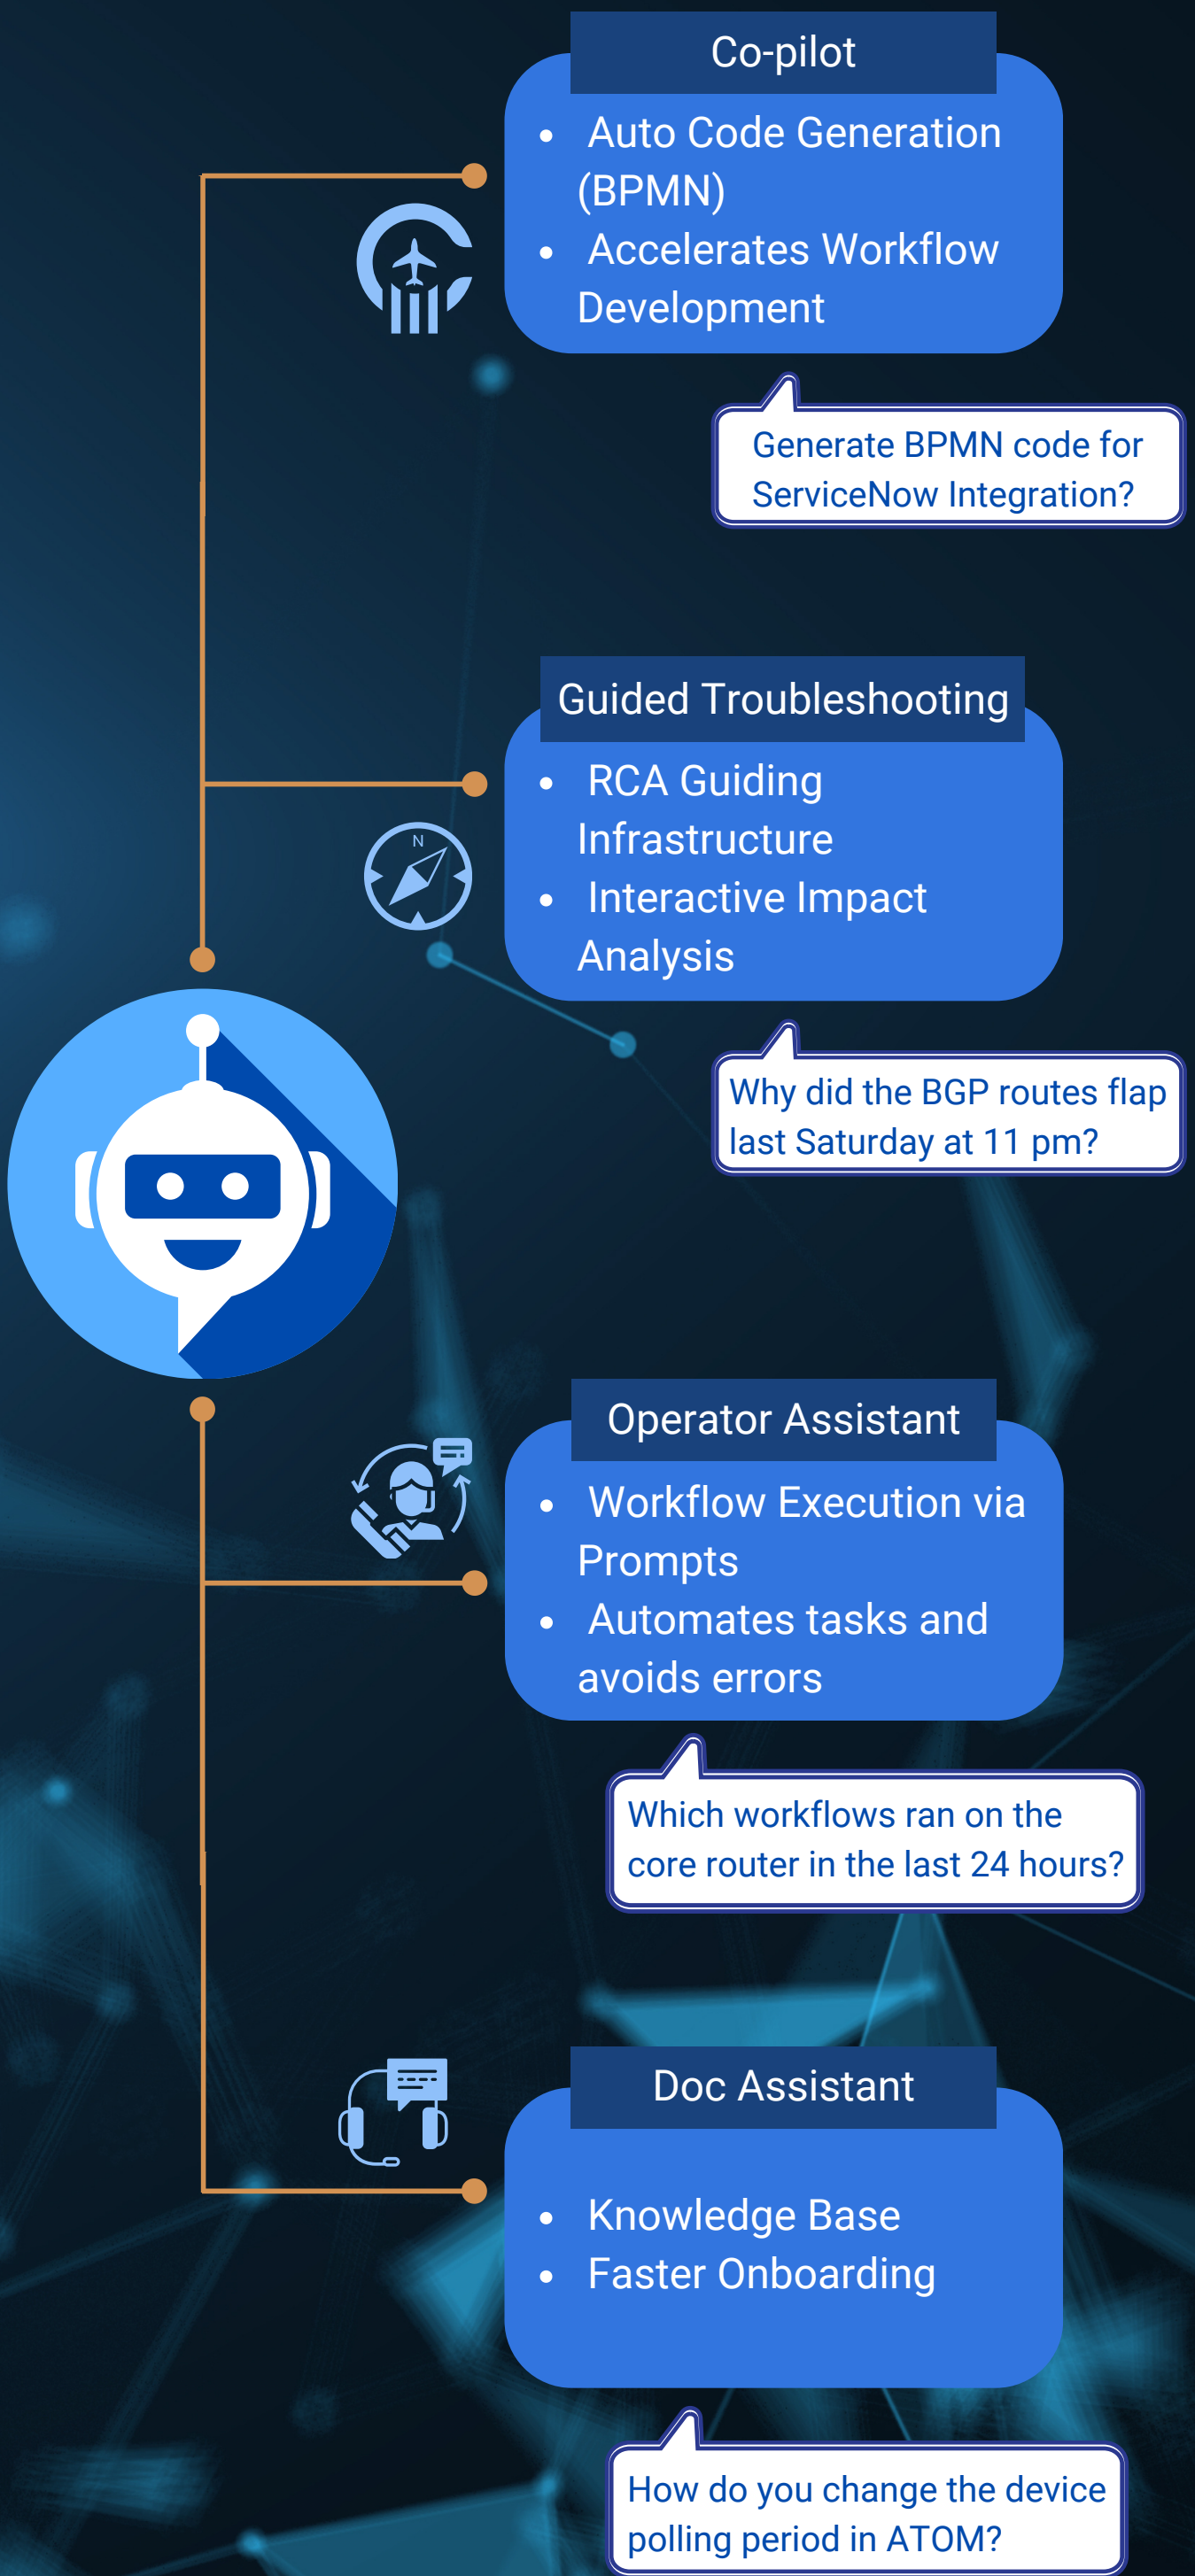

AVA Use Cases in ATOM

[Get in touch with us to schedule a live demo](#)