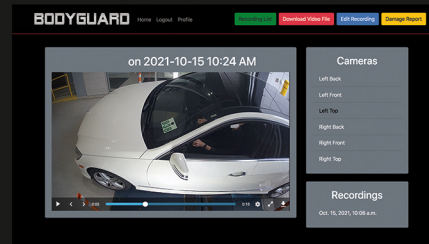

Protect against false damage claims

False damage claims can be expensive and cause stressful encounters - Protect your dealership with BODYGUARD.

Detailed imaging of every vehicle that enters your premises are captured and cataloged.

- 20,000 lumens of LED Lighting helps captures every detail
- 500 images per vehicle
- Images stored for 1 year
- Easy to install and use

You can't afford to not have a BODYGUARD!

BODYGUARD
BODYGUARDCAM.COM
(855) 233-8632

Capture wheel rash, dents, scratches, scuffs

Zoom, pan, annotate, download and share

Top and 360° view in one screen

Search by license plate or date

BODYGUARD

Home Logout Profile

Recording List

Download Video File