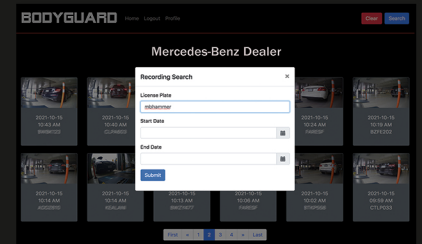

Capture wheel rash, dents, scratches, scuffs

Zoom, pan, annotate, download and share

Top and 360° view in one screen

Search by license plate or date

BODYGUARD

Home Logout Profile

Recording List

Download Video File