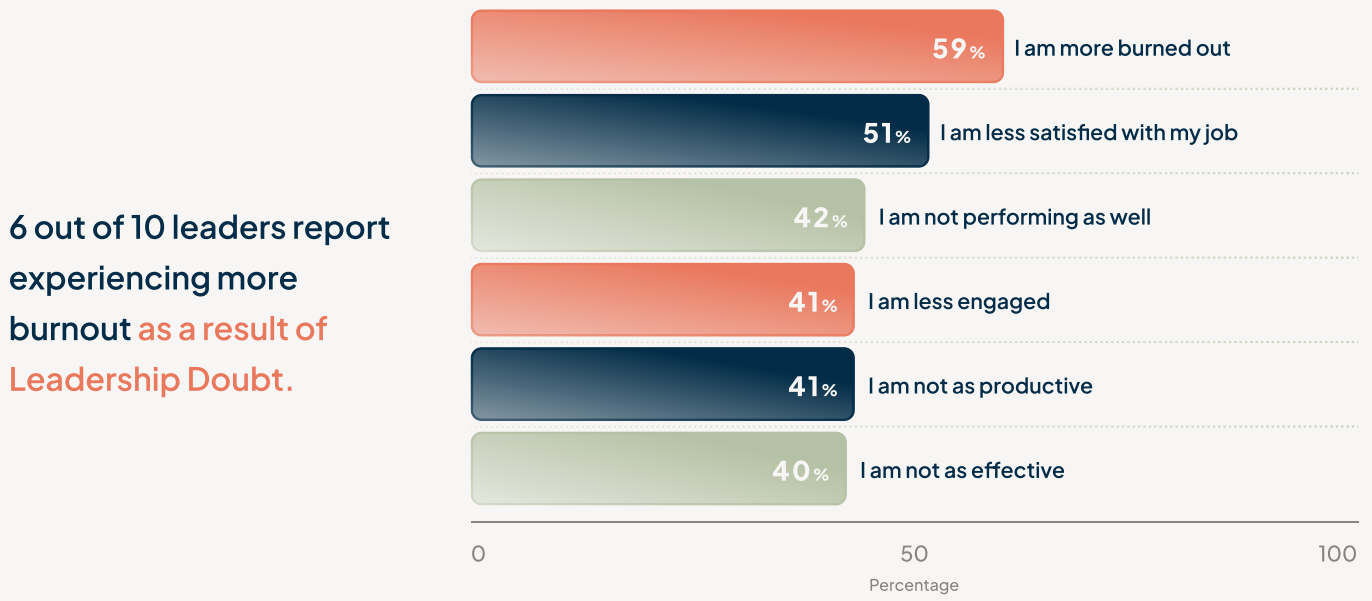

Leadership Doubt Index 2023

Findings from the first-ever **Study of Leadership Doubt** and its far-reaching impact

97% doubt

97% of leaders have questioned a critical aspect of their leadership.

What causes leaders to doubt?

What is the impact of doubt

6 out of 10 leaders report experiencing more burnout as a result of Leadership Doubt.

Nearly 6 out of 10 leaders report decreased performance in 5 critical skills.

As a result of Leadership Doubt: