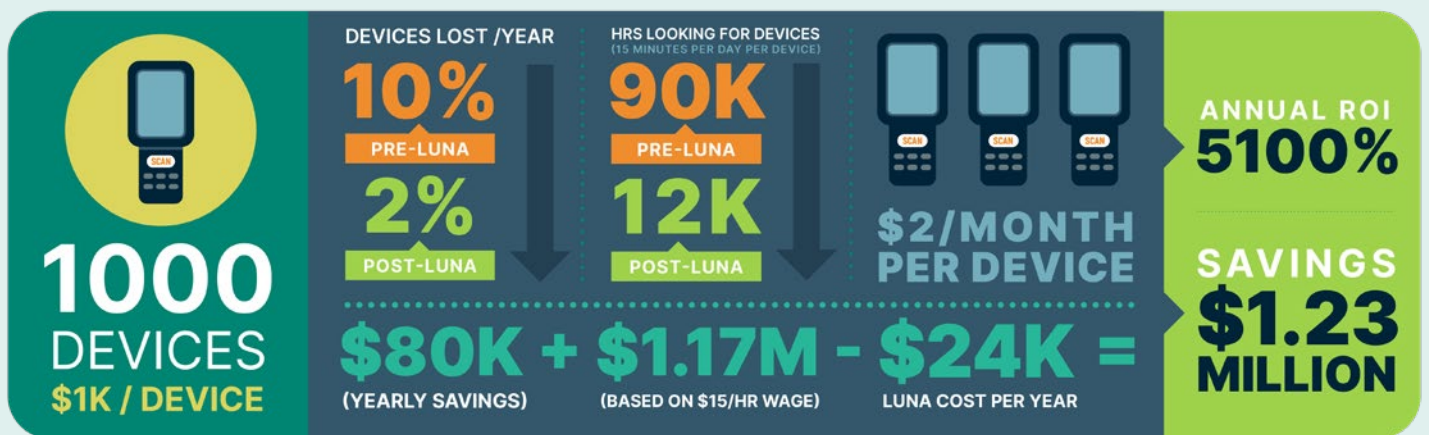

What's the ROI?

Ready to transform your device tracking and bottom line?

Schedule a consultation today to request a free trial: lunaxio.com/consult

1 (650) 382-3275
info@lunaxio.com