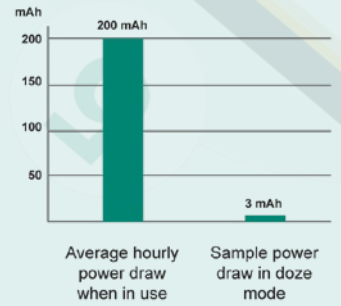

Proximity Reports

Proximity reports help locate devices.

Location Anchors

Leverage existing infrastructure as location anchors to minimize setup and maintenance.

Extended Recovery Window

Power-sipping lost mode extends recovery window from a day to more than a week.