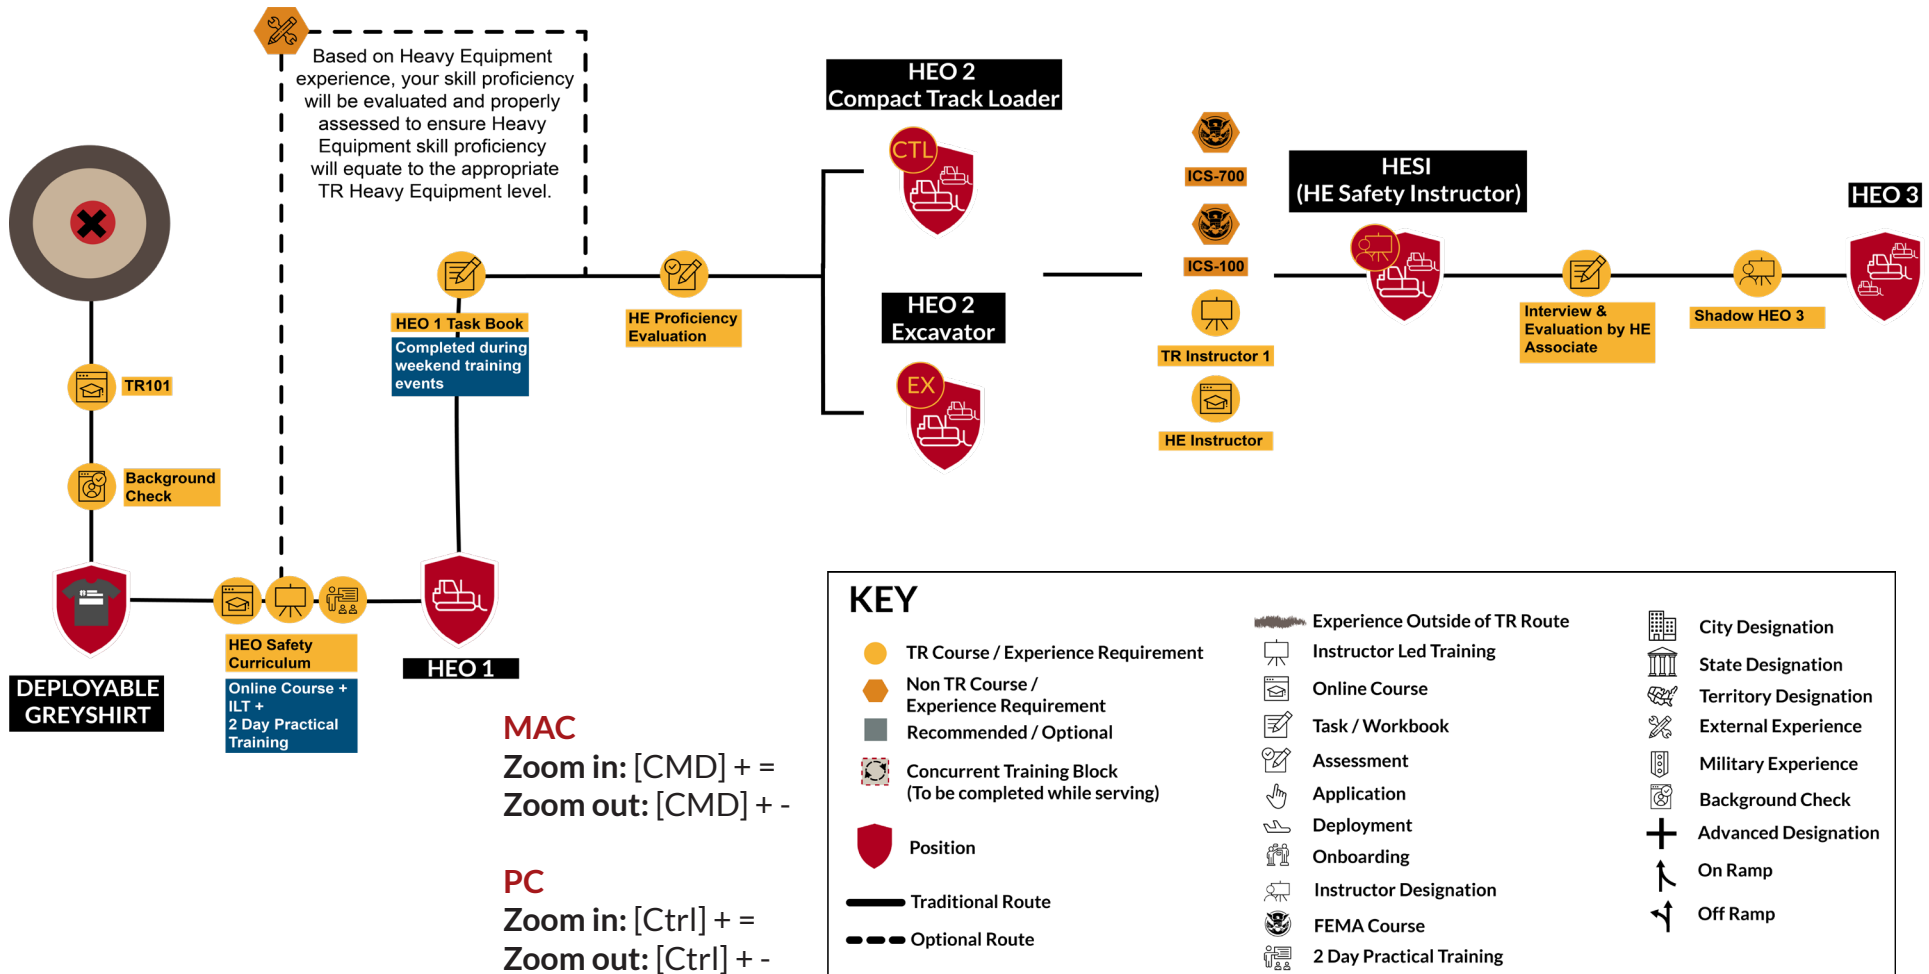

# HEAVY EQUIPMENT OPERATOR ROADMAP

The Team Rubicon HE Program is a force multiplier. Its primary mission is to support Greyshirts on the ground by conducting debris management, sawyer support, structure demolition, and route clearance operations.

This document outlines the courses, training, and experiences Greyshirts can engage with during their journey at Team Rubicon to better serve communities in need. To join Team Rubicon, please visit: <https://teamrubiconusa.org/volunteer/>