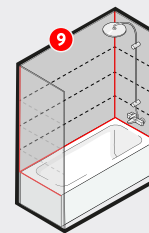

SIX3TILE TUB SURROUND PRO KIT