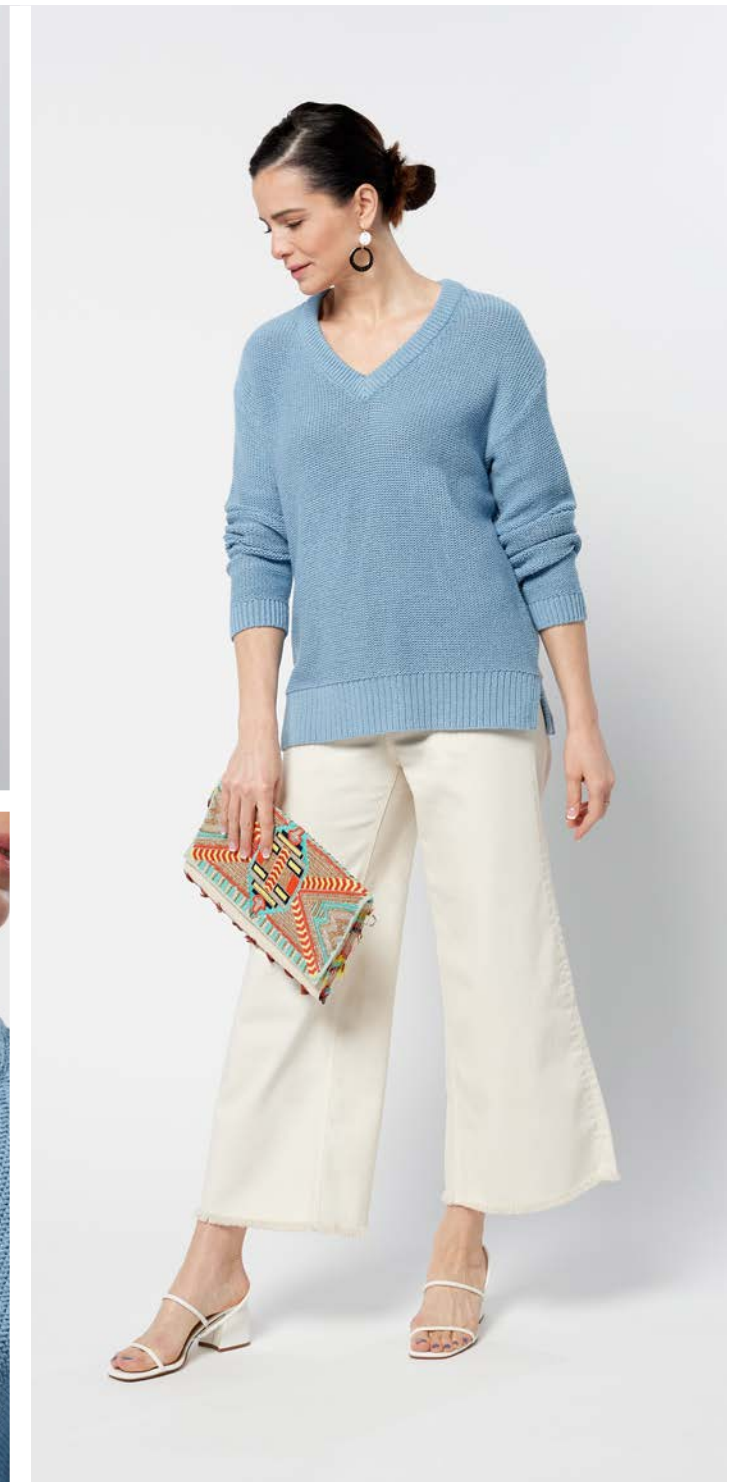

HOODED ROMPER
A501284 Regular | A501286 Petite | Sage, Jet Black, Khaki

V-NECK JUMPSUIT

A501320 Regular | A501321 Petite | Jet Black, Khaki, Midnight, Red Rose

SOFT FRENCH TERRY ZIP FRONT ¾ SLEEVE HOODIE

A501327 Regular | A501328 Petite | Khaki, Jet Black, Red Rose

REVERSE JERSEY COTTON V-NECK SWEATER

A501304 | Blue Spring, Coral, Khaki

WIDE LEG COLORED DENIM CROPPED PANT

A501296 Regular | A501298 Petite | Bright White, Oyster, Khaki