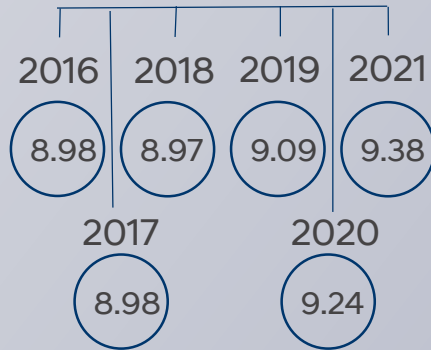

Vehicle Consumer Reviews

40,985 Owners

23,208 Owners

SONATA

16,940 Owners

Would Buy Again