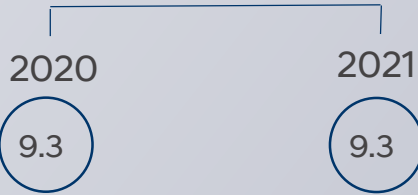

# Vehicle Consumer Reviews

KONA

SANTA FE

40,985 Owners

PALISADE

VENUE

23,208 Owners

SONATA