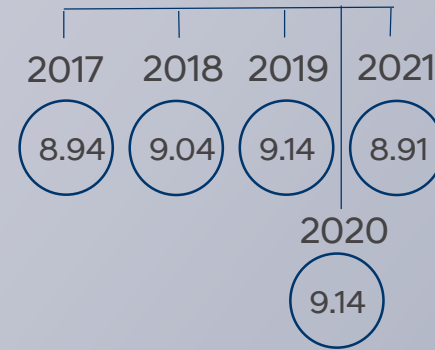

Vehicle Consumer Reviews

40,985 Owners

23,208 Owners

ELANTRA

16,940 Owners

Would Buy Again