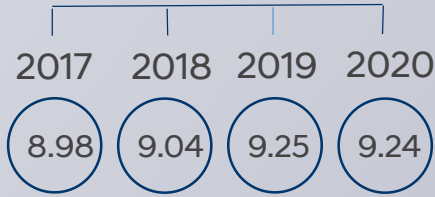

# Vehicle Consumer Reviews

KONA

SANTA FE

40,985 Owners

PALISADE

VENUE

23,208 Owners

SONATA